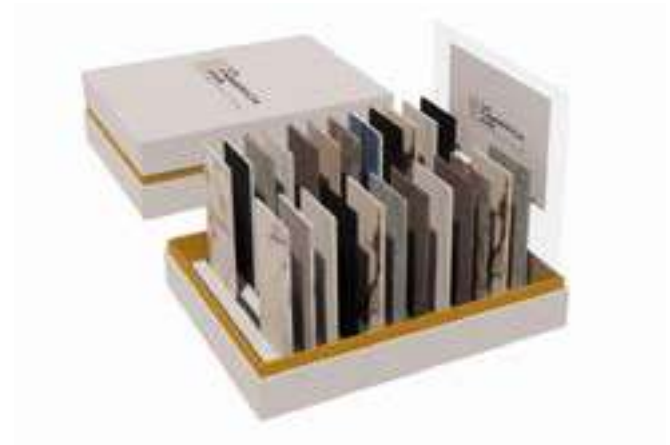

SCATOLA DA BANCO 6 MM

**MARMO E PIETRA
MATERICO E DESIGN**

Scatola contenente tozzetti sp 6 mm 10x20 cm
Set containing tile cuts thk 6 mm - 10x20

ORDINARE INSIEME

FMAR08

**140€
MARMO E PIETRA**

30 TOZZETTI 6 mm

- AESTHETICA HEGEL LAP
- AESTHETICA WILDE LAP
- BRECCIA ARGENTUM NAT e LAP
- BRONZE AMANI LAP
- CALACATTA NAT e LAP
- CALACATTA ORO NAT e LAP
- GEMSTONE 4 przzi LAP
- LASA NAT
- MACCHIA ANTICA NAT e LAP
- NAUTILUS LAP
- ONICE IRIDE 6 pezzi LAP
- TRAVERTINO CLASSIC NAT
- STATUARIO REALE NAT e LAP
- STATUARIO NAT e LAP
- STATUARIO SPLENDEnte NAT e LAP

FMAT07

**100€
MATERICO E DESIGN**

24 TOZZETTI 6 mm

- ABSOLUTE BLACK NAT e LAP
- ABSOLUTE WHITE NAT e LAP
- HURBAN 6 pezzi NAT
- METAL BLADE NAT
- METAL CORTEN NAT
- METAL GREIGE NAT
- METAL PEARL NAT
- SKYLINE ANTRACITE NAT
- SKYLINE FUMO NAT
- SKYLINE GHIACCIO NAT
- SKYLINE BEIGE NAT
- SCRATCH MOONLIGHT NAT
- SCRATCH SUPERLUNA NAT
- SCRATCH ECLIPSE NAT
- SCRATCH MILKY WAY NAT
- SCRATCH LIGHT GRAFFITI NAT
- SCRATCH DARK GRAFFITI NAT

FNBS15

Kit 5 colori Noble Stone

tozzetti sp 6 mm 10x20 cm
cuts thk 6 mm - 10x20

**Espositore
Display**

A 12 cm

B 28 cm

C 41 cm