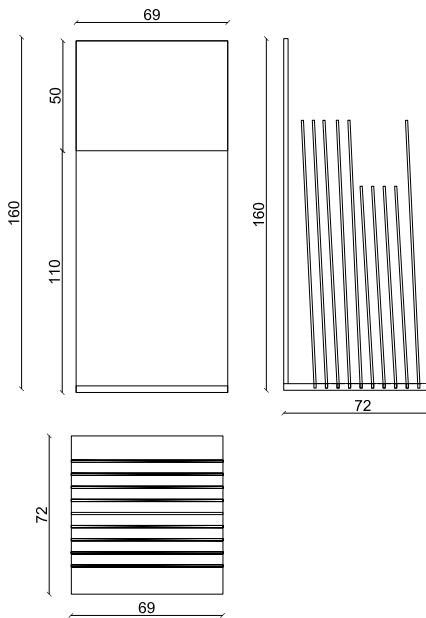

CULLA BOLGHERI STONE
BOLGHERI STONE SET

FBLH01

250 €

CULLA BOLGHERI STONE