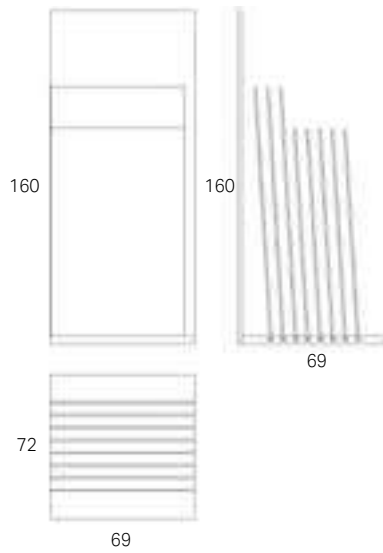

FPC0215

150€

PIERRES DES CHÂTEAUX 2

Culla contenente n. 6 pannelli + 2 pezzi 60x120
Cradle contains 6 panels + 2 tiles thk 60x120

FINO AD ESAURIMENTO SCORTE
AVAILABILITY LIMITED IN STOCKS