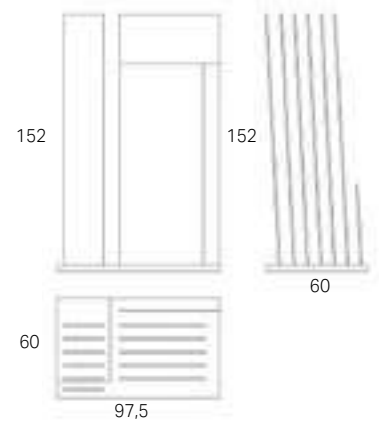

Culla contenente n. 7 pannelli + 5 piastrelle
23x149

Cradle contains 7 panels + 5 tiles thk 23x149

FINO AD ESAURIMENTO SCORTE
AVAILABILITY LIMITED IN STOCKS

Outdoor
L 50x H 32 cm

Pinot Grigio
23x149
Nat. Ret.