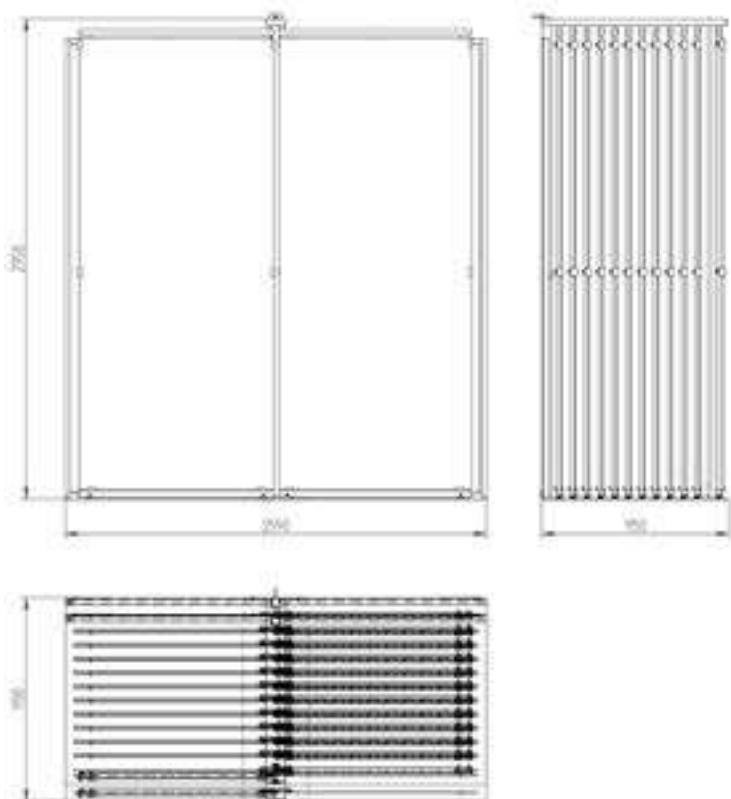

FESL02

2.100€

ESPOSITORE x LASTRE 120x280
14 LASTRE/SLABS 120X280

**Non ne viene fatta scorta a magazzino ,
viene disponibile dopo 45 gg dall' ordine .**

No stock is kept in the warehouse; it becomes available 45 days after ordering.

Espositore in metallo con pedana ultrapiatta in ferro verniciato senza tetto composto da 12 telai scorrevoli e 2 schiene fisse per allestire 14 lastre 280x120 cm, il pannello è **facoltativo**.

In caso di lastre stuoiate non si utilizza il pannello.

Metal display with extra-flat base, without roof, made up of 12 sliding frames and 2 fixed rear frames to arrange 14 slabs, 280x120 cm, the panel is **optional**.

In the case of on mesh slab, don't use the panel.

FESL02

T. LAMBORGHINI 120x280 tono LAM

DISPONIBILI IN 45 GG LAVORATIVI

AVAILABLE IN 45 WORKING DAYS

Espositore imballato (vuoto)
Packaged display (empty)

A 93 cm

B 150 cm

C 300 cm

Peso/Weight