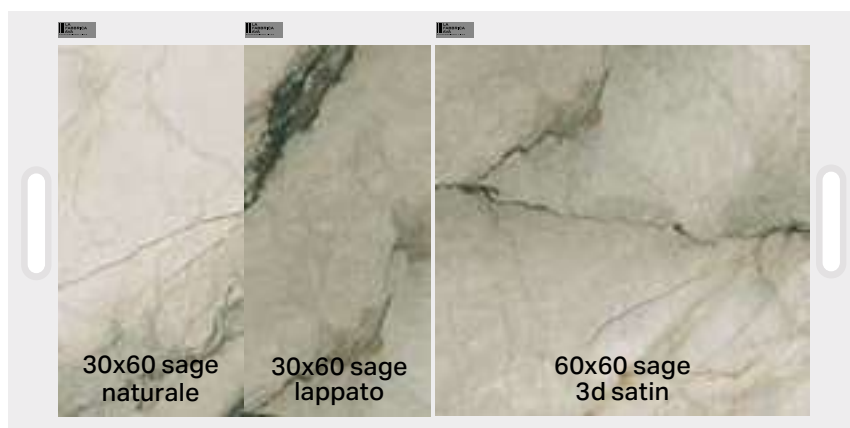

FBLH07

35 €

1 PZ 30x60 NATURAL NAT
1 PZ 30x60 NATURAL LAP
1 PZ 60x60 NATURAL 3D SATIN

FBLH08

35 €

1 PZ 30x60 SAGE NAT
1 PZ 30x60 SAGE LAP
1 PZ 60x60 SAGE 3D SATIN

BORGHI ITALIANI

LAFABBRICA AVAMERCHANDISING 2025