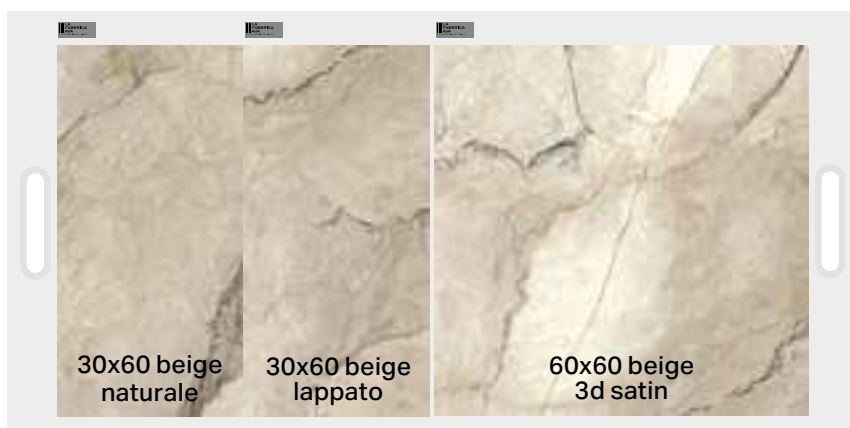

FBLH06

35 €

1 PZ 30x60 BEIGE NAT
1 PZ 30x60 BEIGE LAP
1 PZ 60x60 BEIGE 3D SATIN