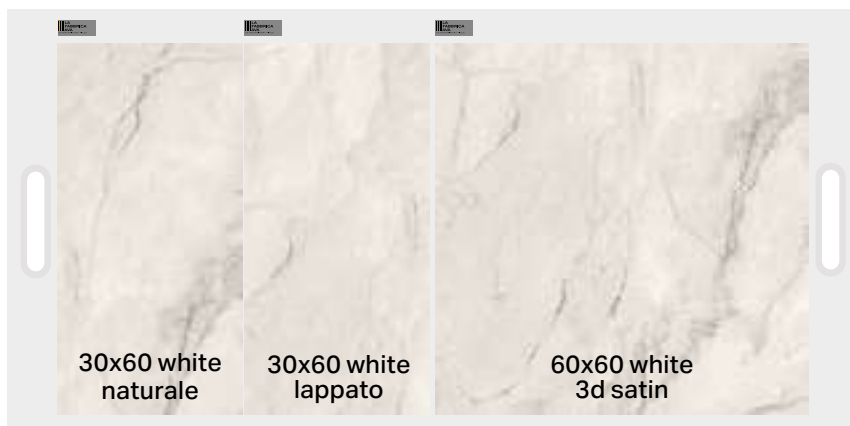

CARTELLE AGENTI BOLGHERI STONE 60x60

FBLH09

35 €

1 PZ 30x60 WHITE NAT
1 PZ 30x60 WHITE LAP
1 PZ 60x60 WHITE 3D SATIN