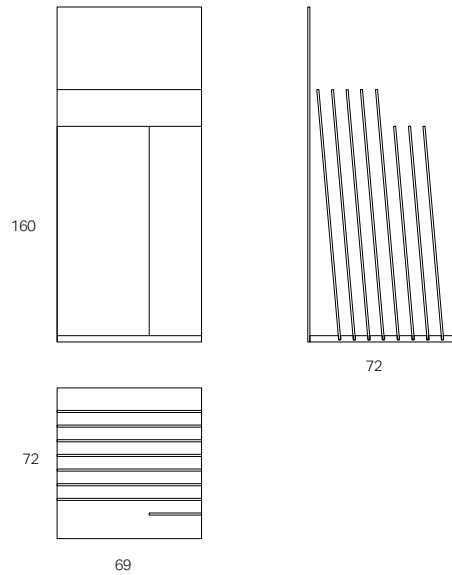

Grey 60x120 Nat Ret + decori - FGMS14 - € 98,00

FGMS01

250€

CULLA GEMSTONE

Culla contenente 5 pannelli in MDF e 3 piastrelle 60x120.

Cradle contains 5 MDF panels and 3 tiles 60x120.

Set composition

Mosaici
L20xH100 cm