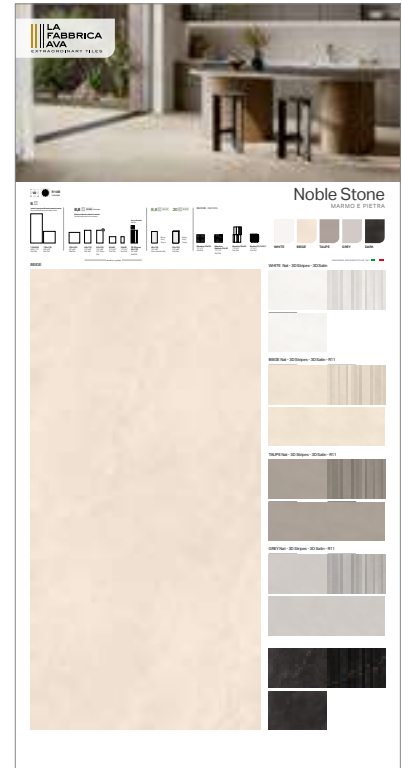

Taupe 60x120 Nat. Ret.

Dark 60x120 Nat. Ret.

PANNELLI 100x200 SP 14 mm
BOARDS 100x200 THK 14 mm

Sinottico Taupe 100x100
FNBS14 110 €

Sinottico 3D Satin 60x120
FNBS11 110 €

Sinottico Naturale Beige 60x120
FNBS10 110 €