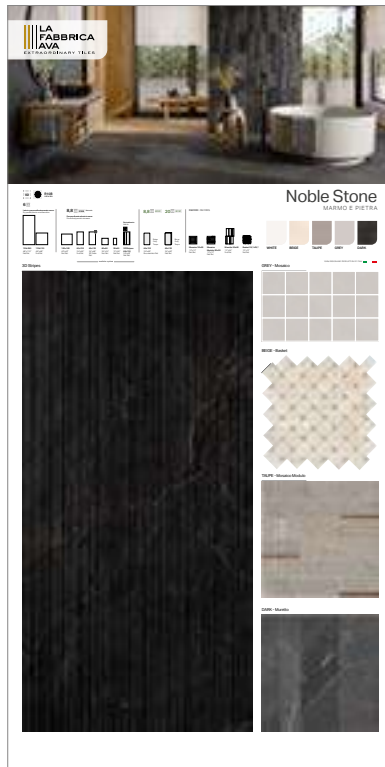

Riepirogativo Decori
FNBS12 110 €