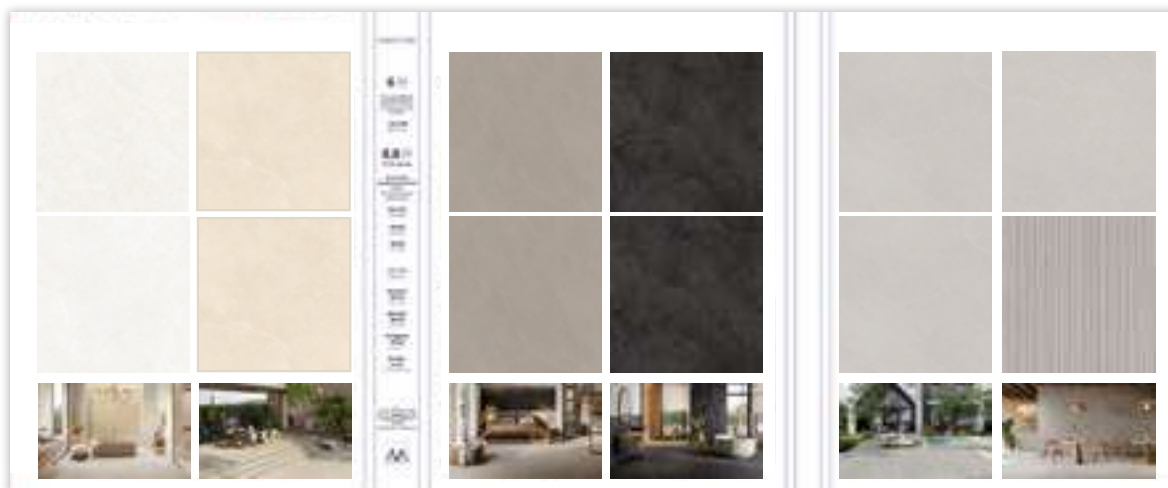

FNBS03

11€

FOLDER 8,8 mm

- 1 PZ WHITE NAT
- 1 PZ WHITE 3D SATIN
- 1 PZ BEIGE NAT
- 1 PZ BEIGE 3D SATIN

- 1 PZ TAUPE NAT
- 1 PZ TAUPE 3D SATIN
- 1 PZ DARK NAT
- 1 PZ DARK 3D SATIN

- 1 PZ GREY NAT
- 1 PZ GREY 3D SATIN
- 1 PZ GREYR11
- 1 PZ GREY 3D STRIPES