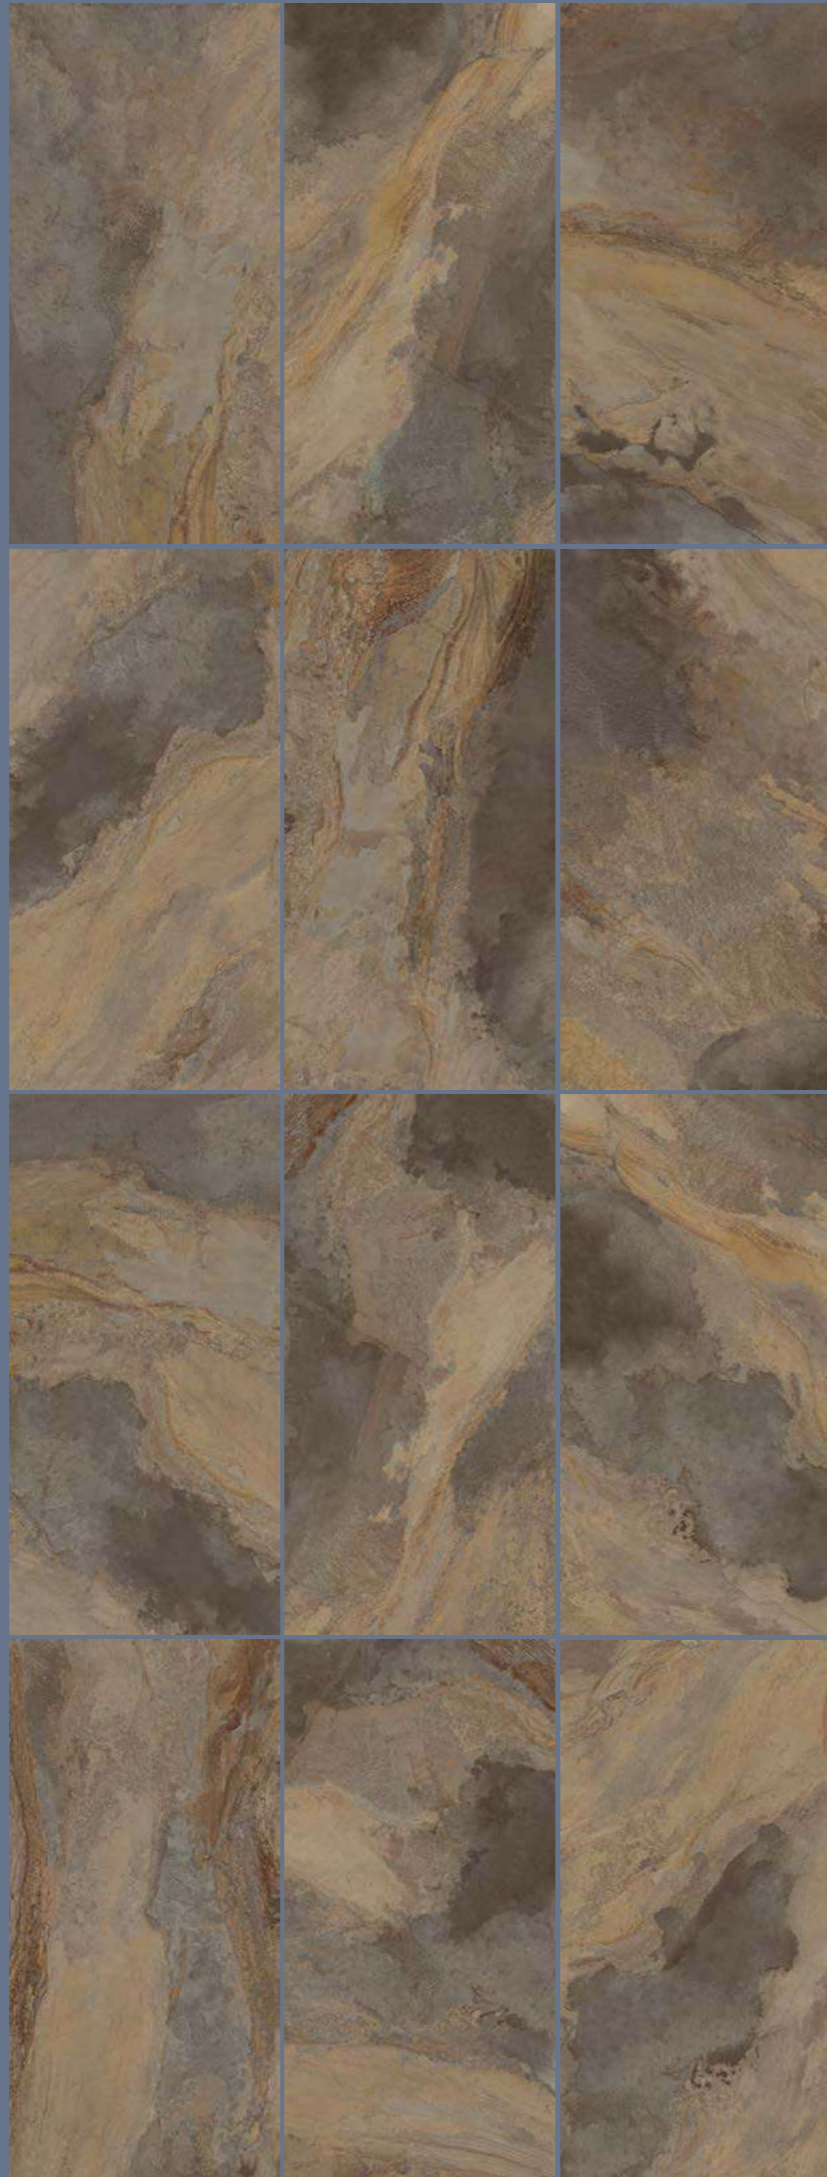

Pattern

4
120x280

15
60x120

30
60x60

60
30x60

NATURAL 60x120_24" x48"